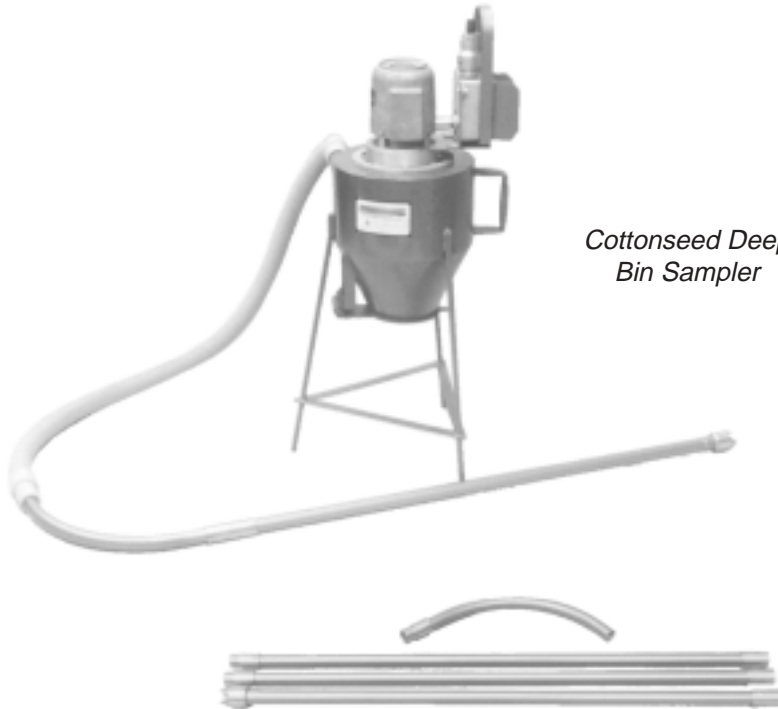

## VAC-A-SAMPLE® PNEUMATIC SAMPLERS FOR COTTONSEED

**Faster, more accurate samples with reduced costs!!!**

Seedburo provides two Vac-A-Sample units specifically designed for the cottonseed industry. These samplers provide a fast and efficient method of sampling cottonseed in bins, trucks, railcars and other storage vessels.

Where the "grain" Vac-a-Sample utilizes a double-tube probe section, the cottonseed units have single-tube construction to lift the lightweight cottonseed more efficiently. The Vac-A-Sample lifts a continuous sample as vacuum action assists the operator to probe deeper into the vessel. This allows for easier penetration into lint pockets and hard packed areas. The continuous sample is fed into the uniquely designed cyclone collector through a flexible pneumatic hose attached to the probe. The Deep Bin unit will sample to 60 feet deep and more.

*Cottonseed Deep Bin Sampler*

*Cottonseed Deep Bin Accessories*

**Equipment Requirements:**

**Deep Bin Sampler**

Cottonseed Deep Bin Cyclone with 7/8 HP, Class II, Group G, 110V, 50/60Hz, 1PH Motor and Stand .....	<b>No. Q71P4000</b>
Cottonseed Deep Bin Cyclone with 7/8 HP, Class II, Group G, 220V, 50/60Hz, 1PH Motor and Stand .....	<b>No. Q71P4001</b>
Threaded Gooseneck Connector .....	<b>No. Q71P4200</b>
Threaded 4' Probe Sections .....	<b>No. Q71P4100</b>
4' Cottonseed Tip Section .....	<b>No. Q71P4420</b>
T-Handle Lever Yoke .....	<b>No. 90</b>
10' x 1½" Flexible Vinyl Hose .....	<b>No. Q71P1300</b>
20' x 1½" Flexible Vinyl Hose .....	<b>No. Q71P1310</b>
30' x 1½" Flexible Vinyl Hose .....	<b>No. Q71P1320</b>