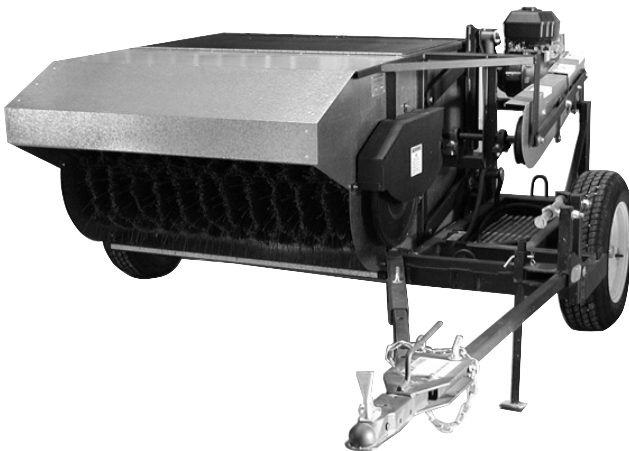

**HANDHELD PORTABLE SEED STRIPPER**

Developed for use in rugged terrain and ecologically sensitive areas, the Hand Held Seed Stripper, HHSS, will let you harvest the seed you need, with little environmental impact. They weigh only 17 lbs. and are carried on a shoulder strap (included), which is light and easy to use. They are powered by a low maintenance, fuel-efficient 2-cycle gas engine, which makes it portable, durable, and trouble free. Now with a collapsible shaft for easier transportation.

Three different 18" wide interchangeable stripper heads are included. A heavy-duty head that cuts off tough, coarse seed heads and a light

duty head that combs light, fluffy seed into the hopper. Medium and ripper heads also harvest leaves and flowers from medicinal, herbal and spice plants.

Harvest seed quickly and efficiently from nurseries or other small plots, too. If you are still picking wildflower, herbal or medicinal plant seed by hand, increase your efficiency with the HHSS. These units are custom designed for efficient collection of local ecotype seed, important for ecological restoration, and collect 50% to 85% of the seed in one pass. Easy to clean as the seed is bagged right from the detachable hopper. Ship Dims. 24" L x 24" W x 17" H, Net wt. 17 lbs., Gross wt. 31 lbs.

Hand Held Portable Stripper .....	No. HHSS
Export Crating .....	No. HHSS/EX

**PULL TYPE SEED STRIPPER**

The PTSS was developed for use in rugged terrain and ecologically sensitive areas and lets you harvest the seeds you need, with little environmental impact. The standard dual-stage brush effectively combs the seed off plants, while the rotation sets up an airflow that pulls the seed into the easy to clean hopper. Or try the new, optional ripper head that is designed for more aggressive harvesting of tough-headed wildflowers such as Echinacea.